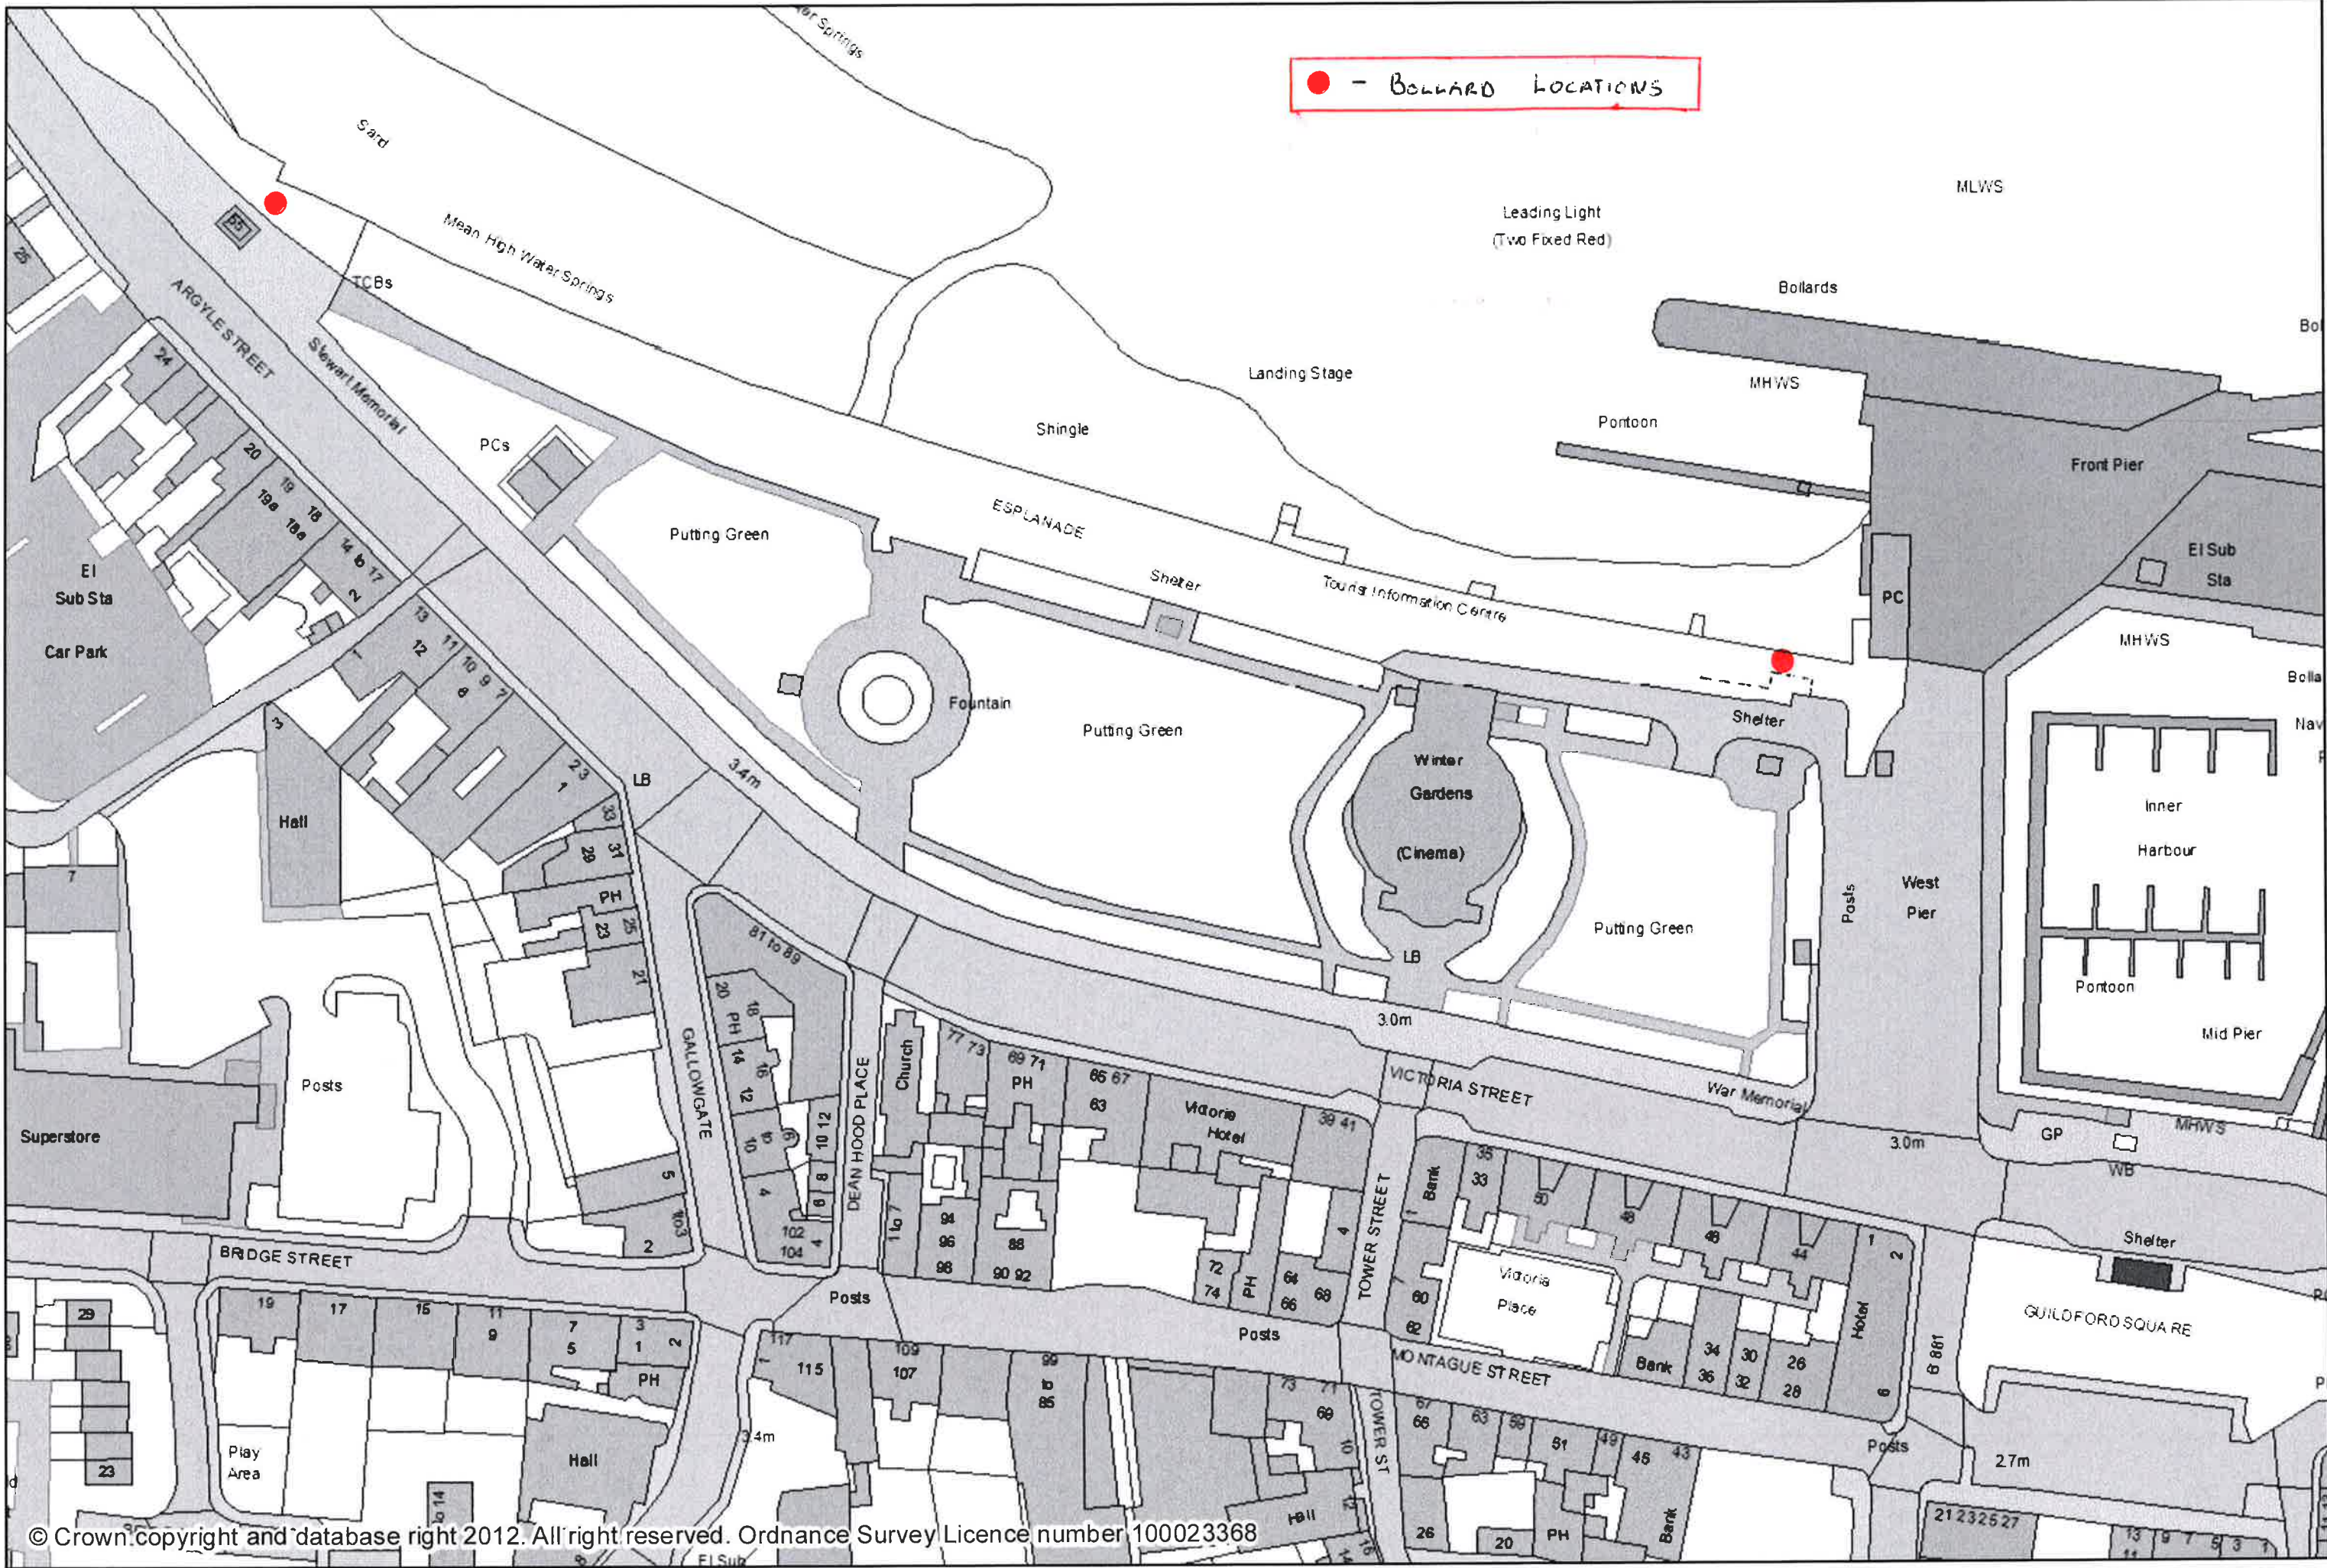

● - BOLLARD LOCATIONS

© Crown copyright and database right 2012. All rights reserved. Ordnance Survey Licence number 100023368

Rothesay Esplanade - Bollard Locations

1:1,000